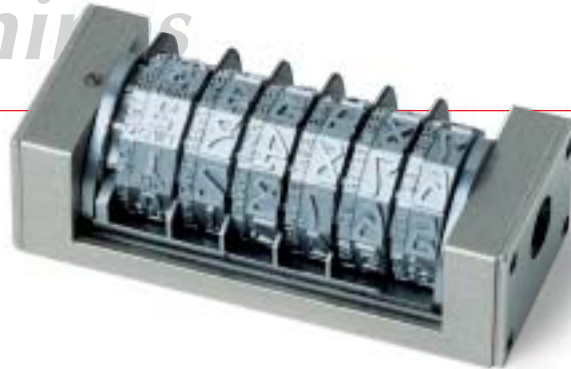

Special Machines

1 2 3 4 5 1
ONE TWO THREE FOUR FIVE ONE